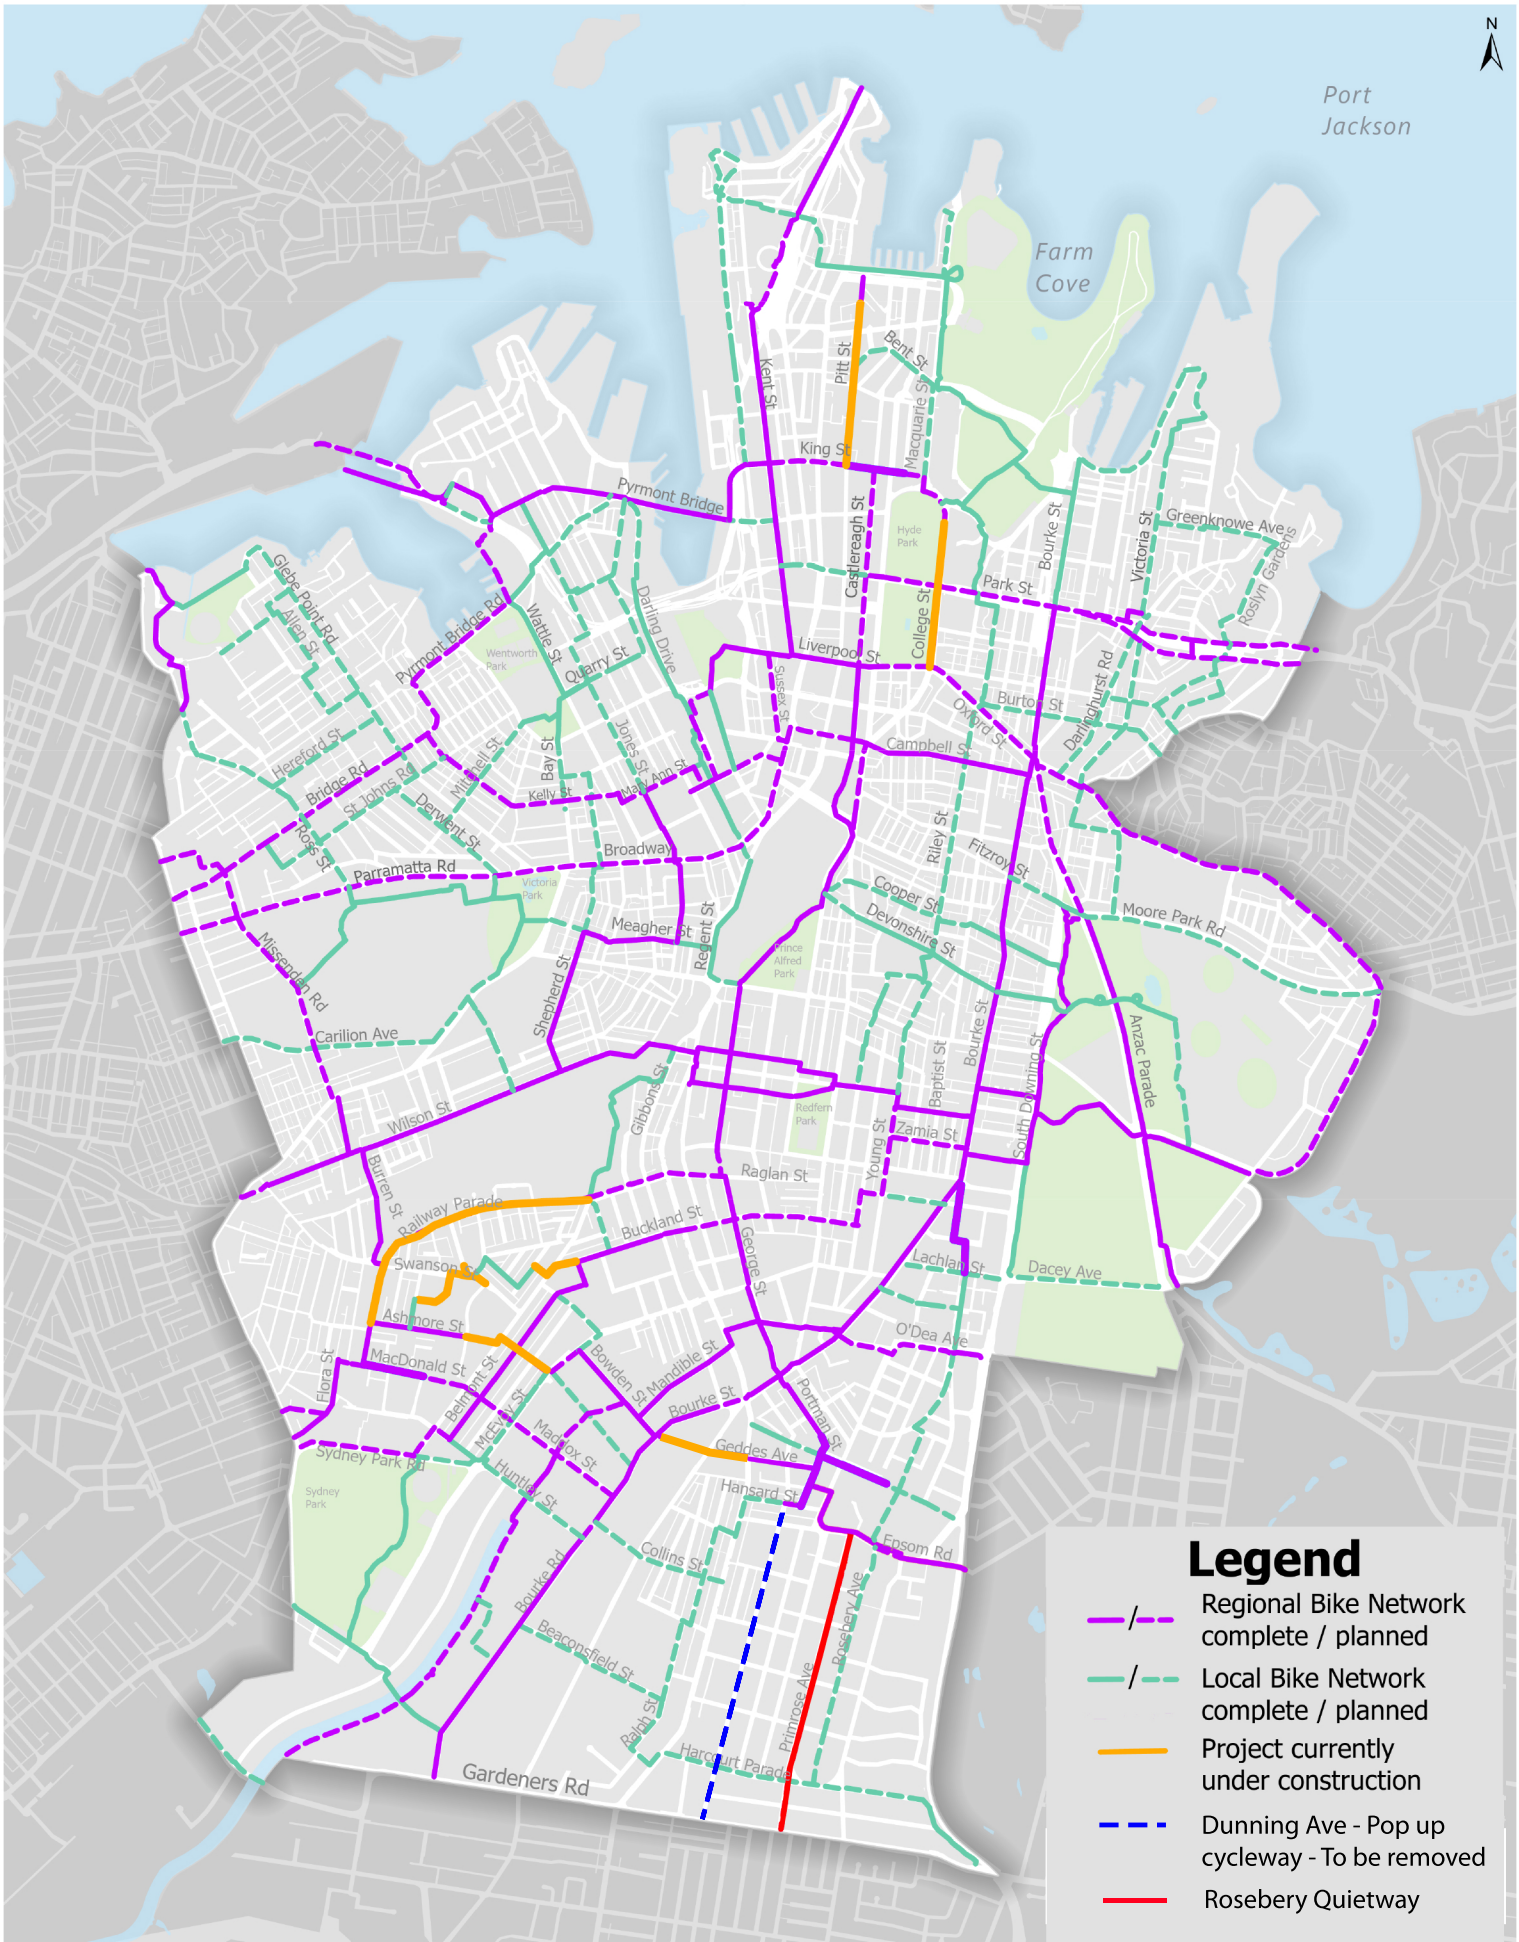

Legend

- / Regional Bike Network complete / planned
- / Local Bike Network complete / planned
- Project currently under construction
- Dunning Ave - Pop up cycleway - To be removed
- Rosebery Quietway